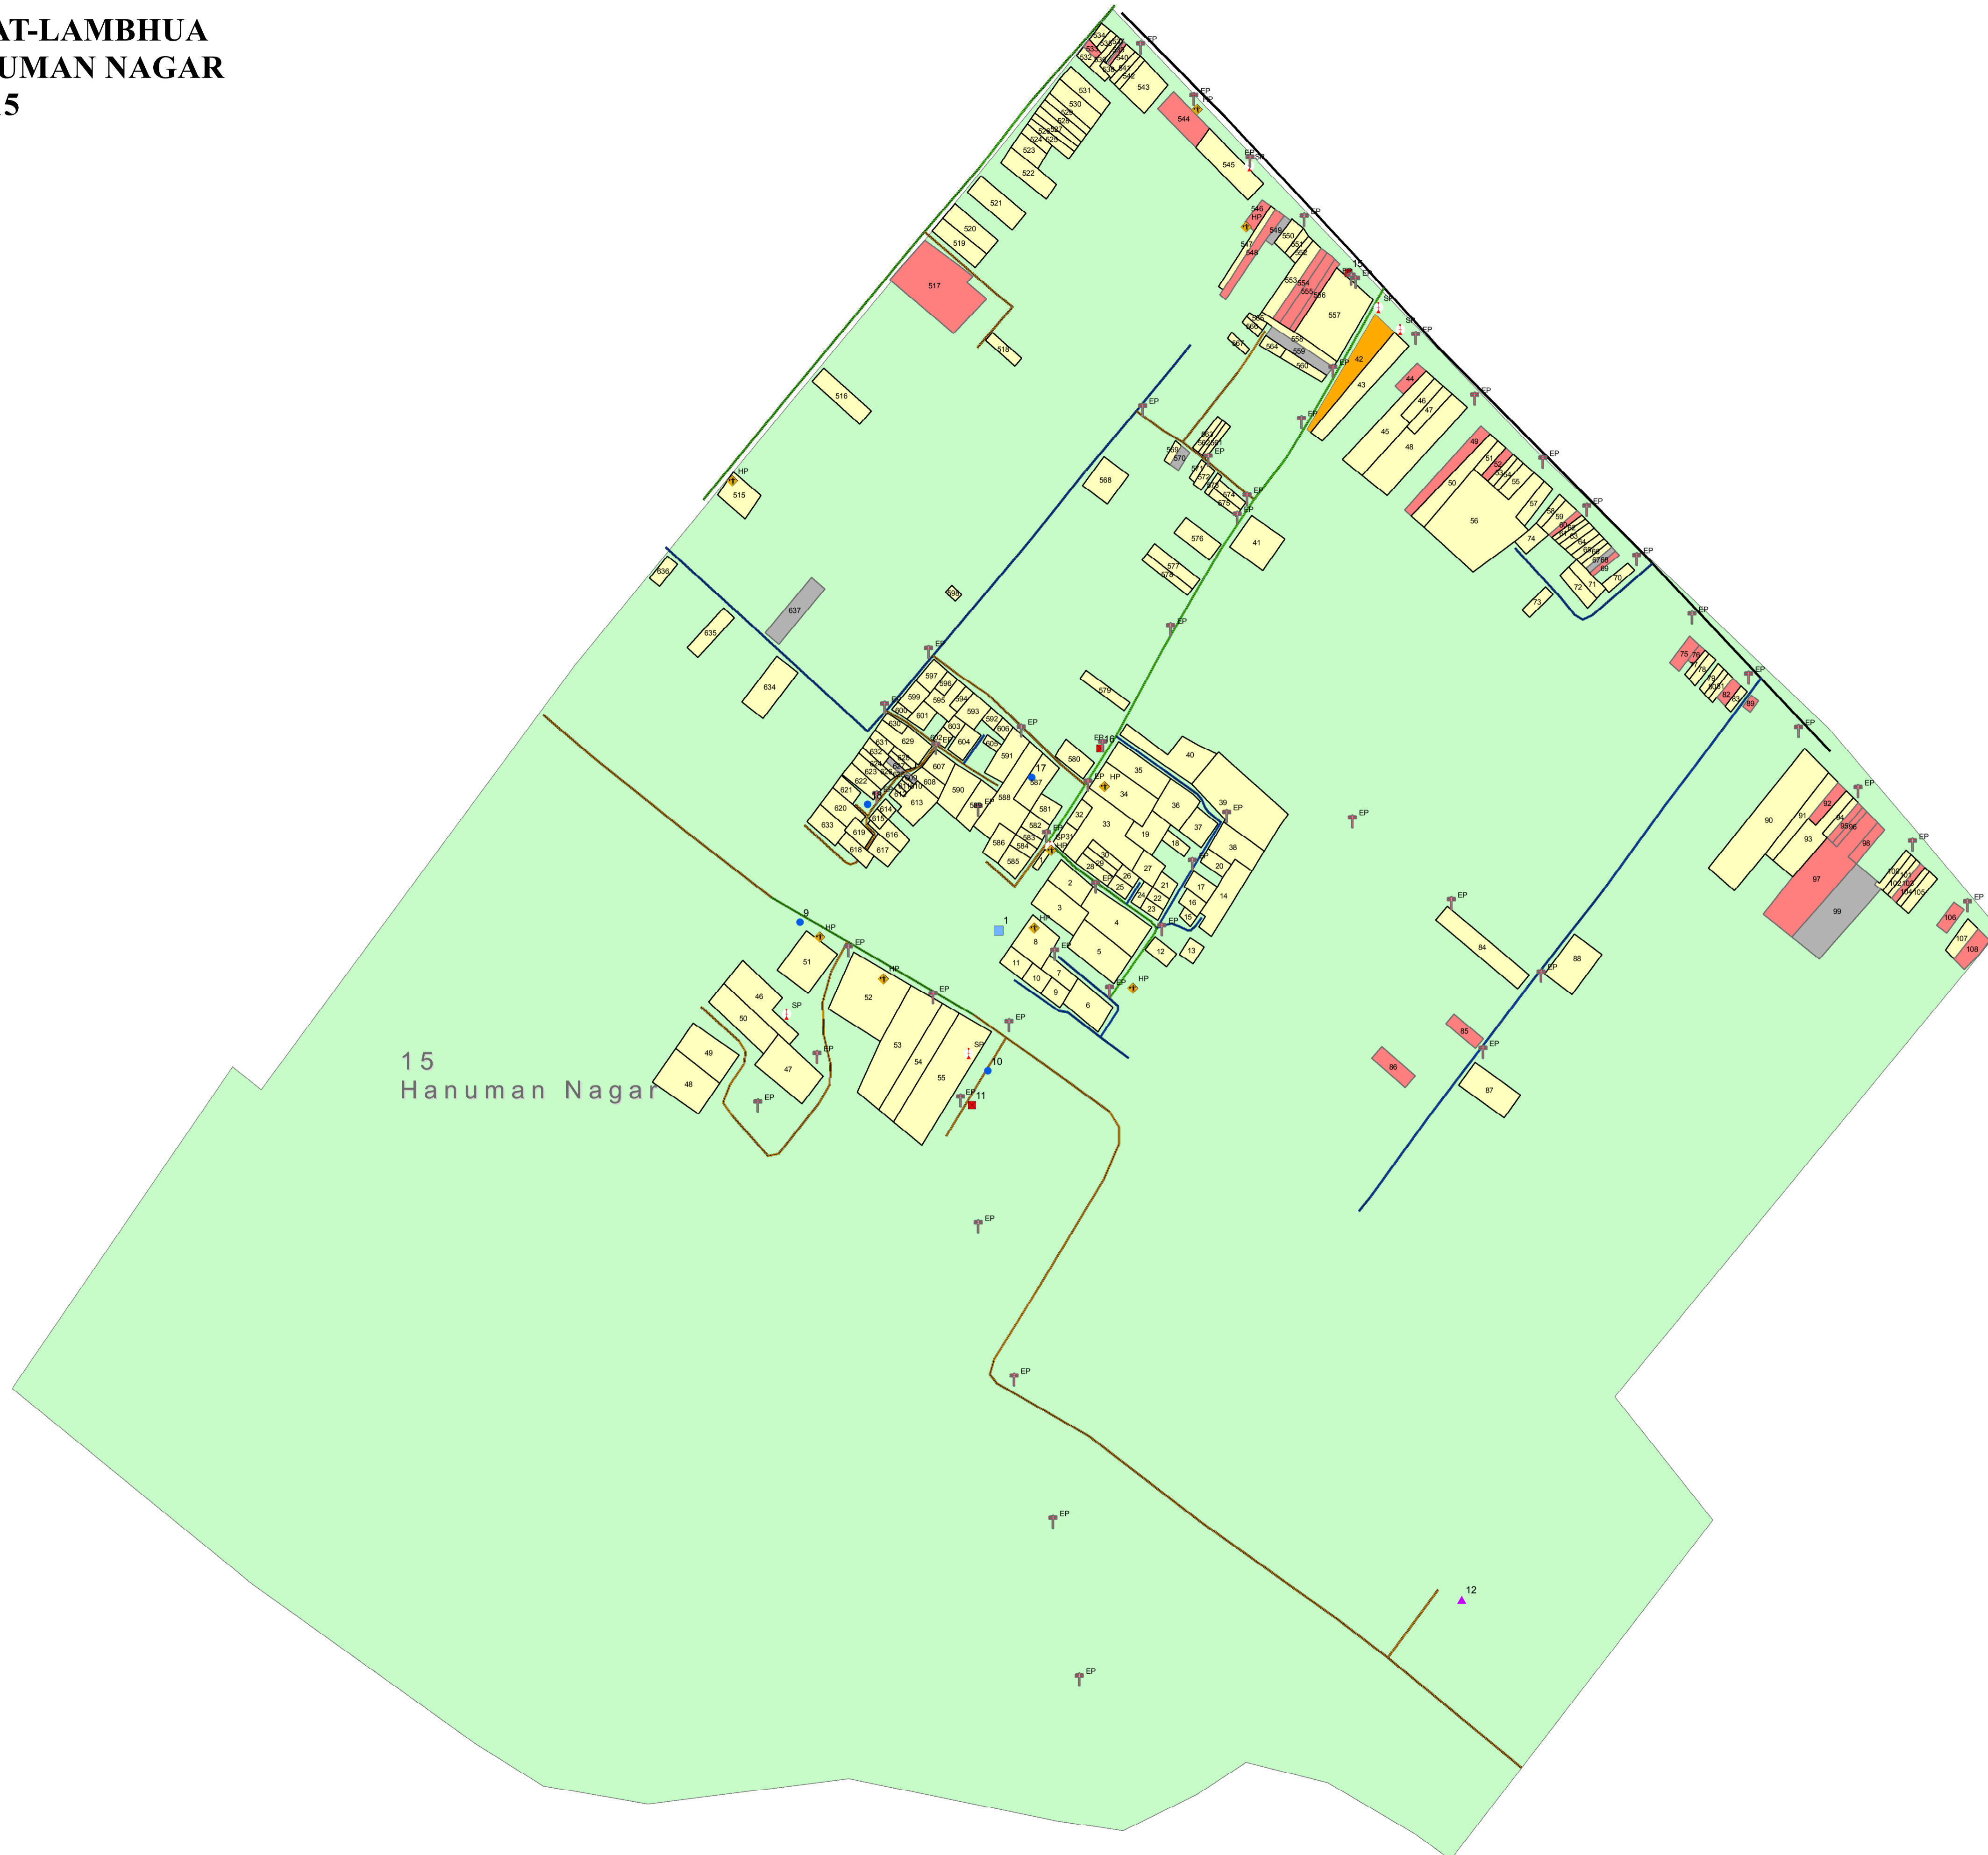

DISTRICT:-SULTANPUR

NAGAR PANCHAYAT-LAMBHUA
WARD NAME-HANUMAN NAGAR
WARD NO-15

Legend

- Kabristan
- Park
- Private Schools
- Mandir
- Madarsa
- Masjid
- Shamshan Ghat
- Sauchalaya
- Govt Building
- School
- Electrical Pole
- Handpump
- Well
- Tubewell
- Transformer
- Dumping Ground
- Pond
- Water Tank
- Water Nozzle
- Mobile Tower
- High mast light
- SP
- Commercial
- Other
- Residential
- Kabristan
- Park
- Private Schools
- Mandir
- Madarsa
- Masjid
- Shamshan Ghat
- Sauchalaya
- Govt Building
- School

Road Type

- Damer
- Interlocking
- Kharanja
- Kucha
- RCC

Ward Name

- Adarsh Nagar
- Atal Nagar
- Gandhi Nagar
- Hanuman Nagar
- Hanuman Nagar
- Kalam Nagar
- Keshav Nagar
- Krishna Nagar
- Ram Nagar
- Rana Nagar
- Sarvodaya Nagar
- Shiv Nagar
- Tulsi Nagar
- Vikas Nagar
- Vivek Nagar
- Vivekanand Nagar